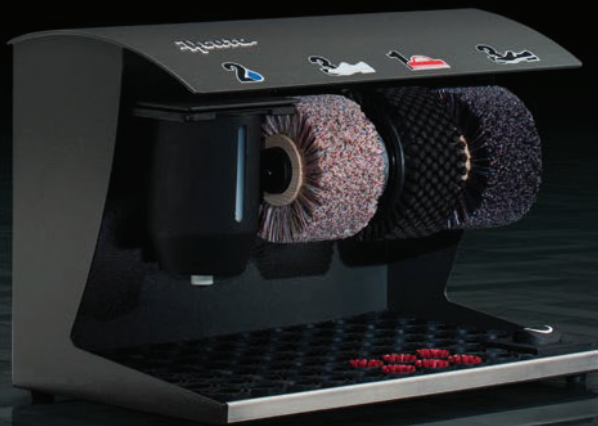

Elégance Couleur

Understated elegance

Whether lithe and lissom or short and compact, these house servants perform their work discreetly in the background. With colours to match surrounding décor and an elegantly pleasing shape, they fit in to interior design styles of all shapes and sizes. Experience a perfect finish for shoes and interior design.

Elegance in two series:

- 36 cm height
- 86 cm height with the "plus" of an ergonomic handle

3 year warranty

Elégance Couleur graphite

Elégance Couleur plus Bordeaux

V2A
Brushed

black
(RAL 9005)

graphite
(RAL 7022)

silver
(RAL 9006)

bordeaux
(RAL 3004)