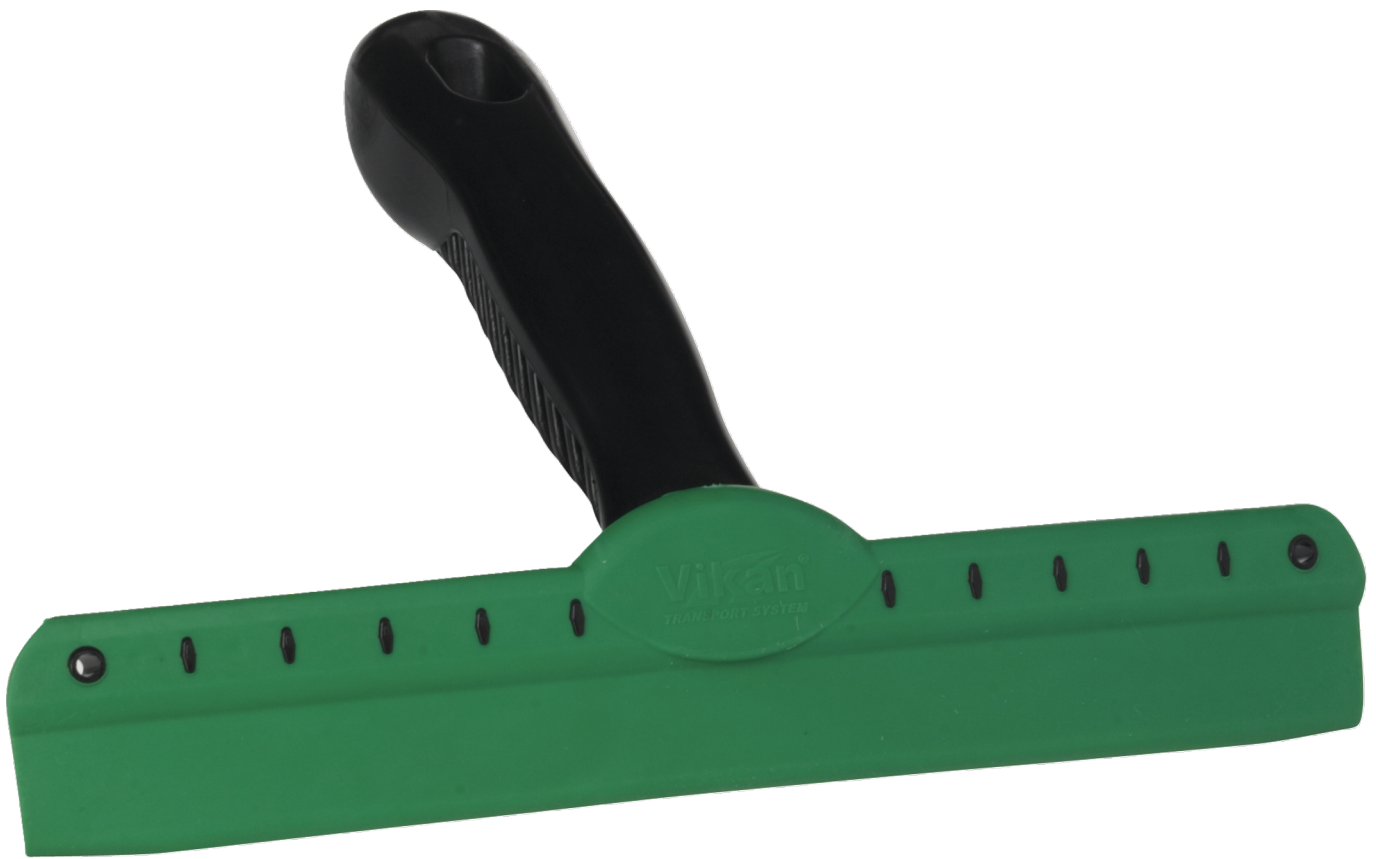

707752

Wipe-N-Shine, 250 mm, Green

Wipe-N-Shine effectively removes water residue and limescale deposits from washed and painted surfaces.

Technical Data

Item Number	707752
Material	POM SEBS
Complies with (EC) 1935/2004 on food contact materials¹	No
FDA compliant raw material (CFR 21)	No
Box Quantity	6 Pcs.
Quantity per Pallet (80 x 120 x 200 cm)	864 Pcs
Quantity Per Layer (Pallet)	0 Pcs.
Box Length	310 mm
Box Width	280 mm
Box Height	105 mm
Length	250 mm
Width	210 mm
Height	45 mm
Gross Weight	0,22 kg
Net Weight	0,19 kg
Cubik metre	0,0024 M3
Min. pH-value in usage concentration	5 pH
Max. pH-value in Usage Concentration	12 pH
Gtin-13 Number	5705027077527
GTIN-14 Number (Box quantity)	15705027077524
Customs Tariff No.	40082900
Country of origin	Denmark