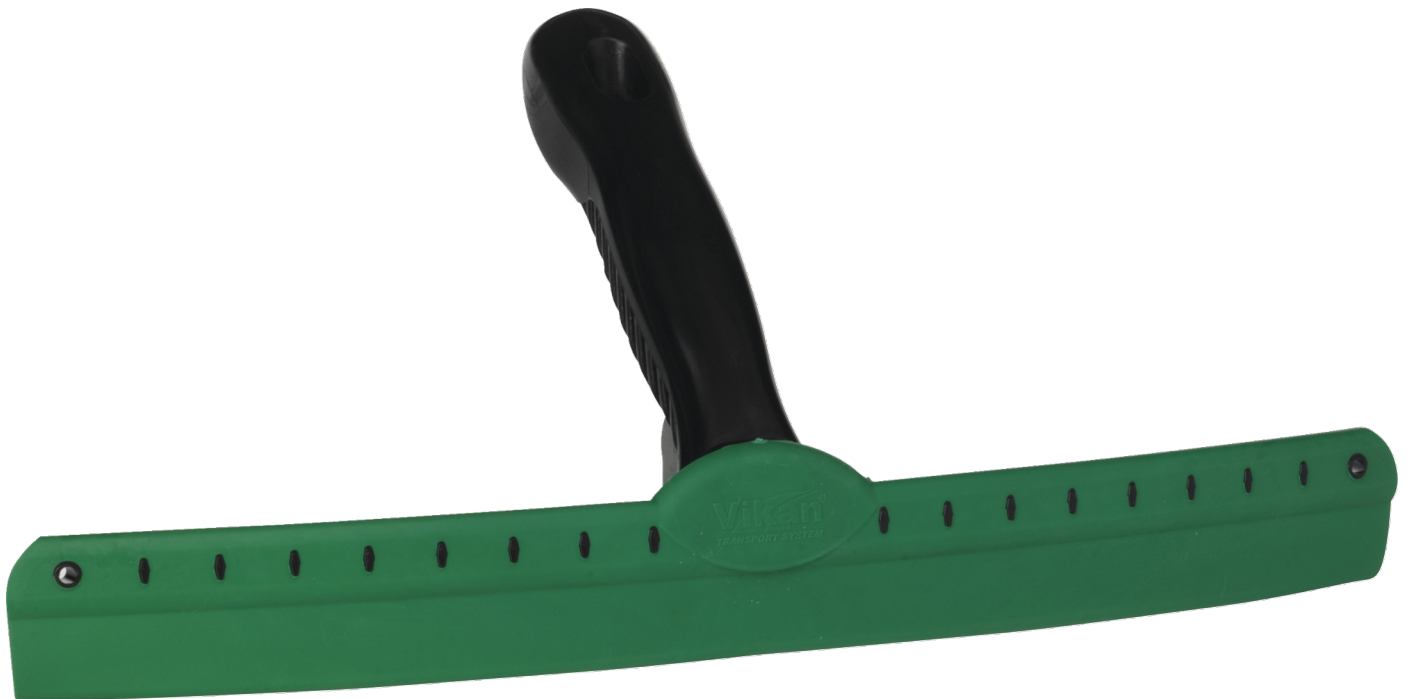

# Wipe-N-Shine, 350 mm, Green

Wipe-N-Shine effectively removes water residue and limescale deposits from washed and painted surfaces.