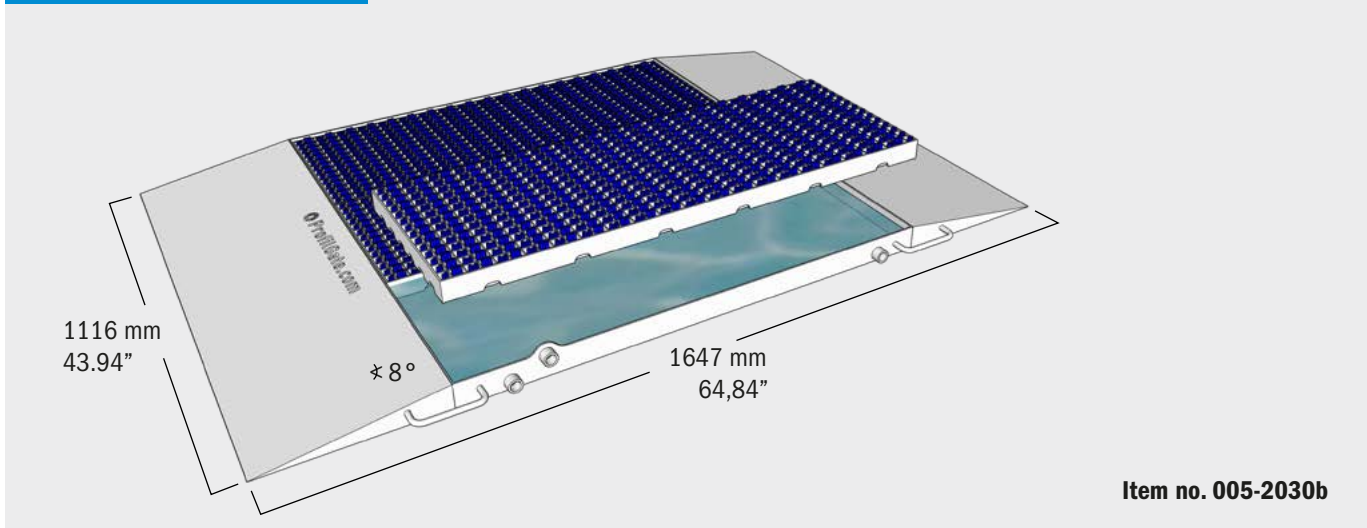

Technical Data	ProfilGate® sti p45 aqua [portable] Item no. 005-2030b	ProfilGate® sti p45 aqua [portable] Item no. 005-2035b
Measurements, incl. ramps (W x L x H)	1116 x 1647 x 50 mm	1116 x 2626 x 50 mm
Size of cleaning area (W x L)	approx. 1110 x 974 mm	approx. 1110 x 1945 mm
Weight without grates	65 kg	83 kg
Amount of grates x weight	3 x 23 kg	6 x 23 kg
Brush strips per grate	14	14
Suitable wheel width	≥24 mm	≥24 mm
Tray capacity	22 L	44 L

ProfilGate® sti p45 aqua [portable]