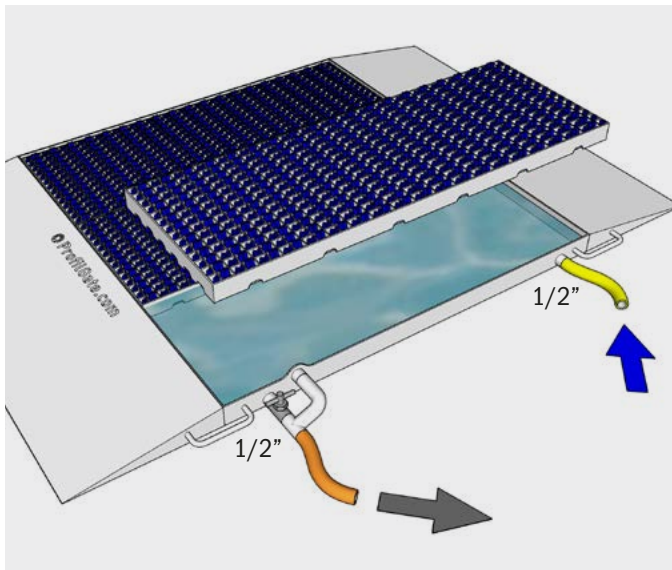

ProfilGate® sti p45 aqua [portable]

The professional  
answer to disinfect  
footwear and wheels

- Mobile, simply roll into place
- Rapid deployment, no installation needed
- Fill with disinfectant or dry brush
- Active cleaning, patented brush design
- Built for the life of your facility

[profilgate.com](http://profilgate.com)

Technical Data	ProfilGate® sti p45 aqua [portable] Item no. 005-2030b	ProfilGate® sti p45 aqua [portable] Item no. 005-2035b
Measurements, incl. ramps (W x L x H)	1116 x 1647 x 50 mm	1116 x 2626 x 50 mm
Size of cleaning area (W x L)	approx. 1110 x 974 mm	approx. 1110 x 1945 mm
Weight without grates	65 kg	83 kg
Amount of grates x weight	3 x 23 kg	6 x 23 kg
Brush strips per grate	14	14
Suitable wheel width	≥24 mm	≥24 mm
Tray capacity	22 L	44 L