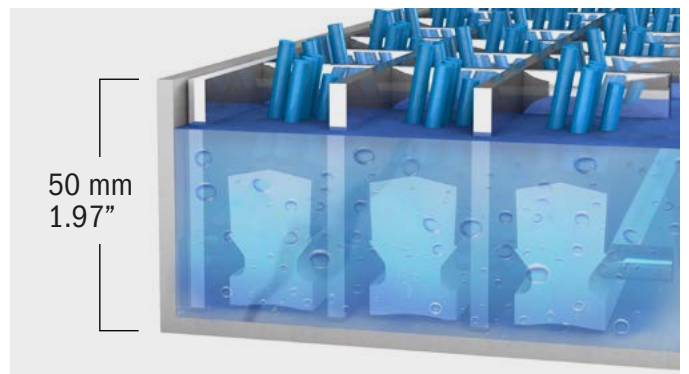

ProfilGate® sti p45 aqua [portable]

The professional  
answer to disinfect  
footwear and wheels

- Mobile, simply roll into place
- Rapid deployment, no installation needed
- Fill with disinfectant or dry brush
- Active cleaning, patented brush design
- Built for the life of your facility

[profilgate.com](http://profilgate.com)

Technical Data	ProfilGate® sti p45 aqua [portable] Item no. 005-2030b	ProfilGate® sti p45 aqua [portable] Item no. 005-2035b
Measurements, incl. ramps (W x L x H)	1116 x 1647 x 50 mm	1116 x 2626 x 50 mm
Size of cleaning area (W x L)	approx. 1110 x 974 mm	approx. 1110 x 1945 mm
Weight without grates	65 kg	83 kg
Amount of grates x weight	3 x 23 kg	6 x 23 kg
Brush strips per grate	14	14
Suitable wheel width	≥24 mm	≥24 mm
Tray capacity	22 L	44 L